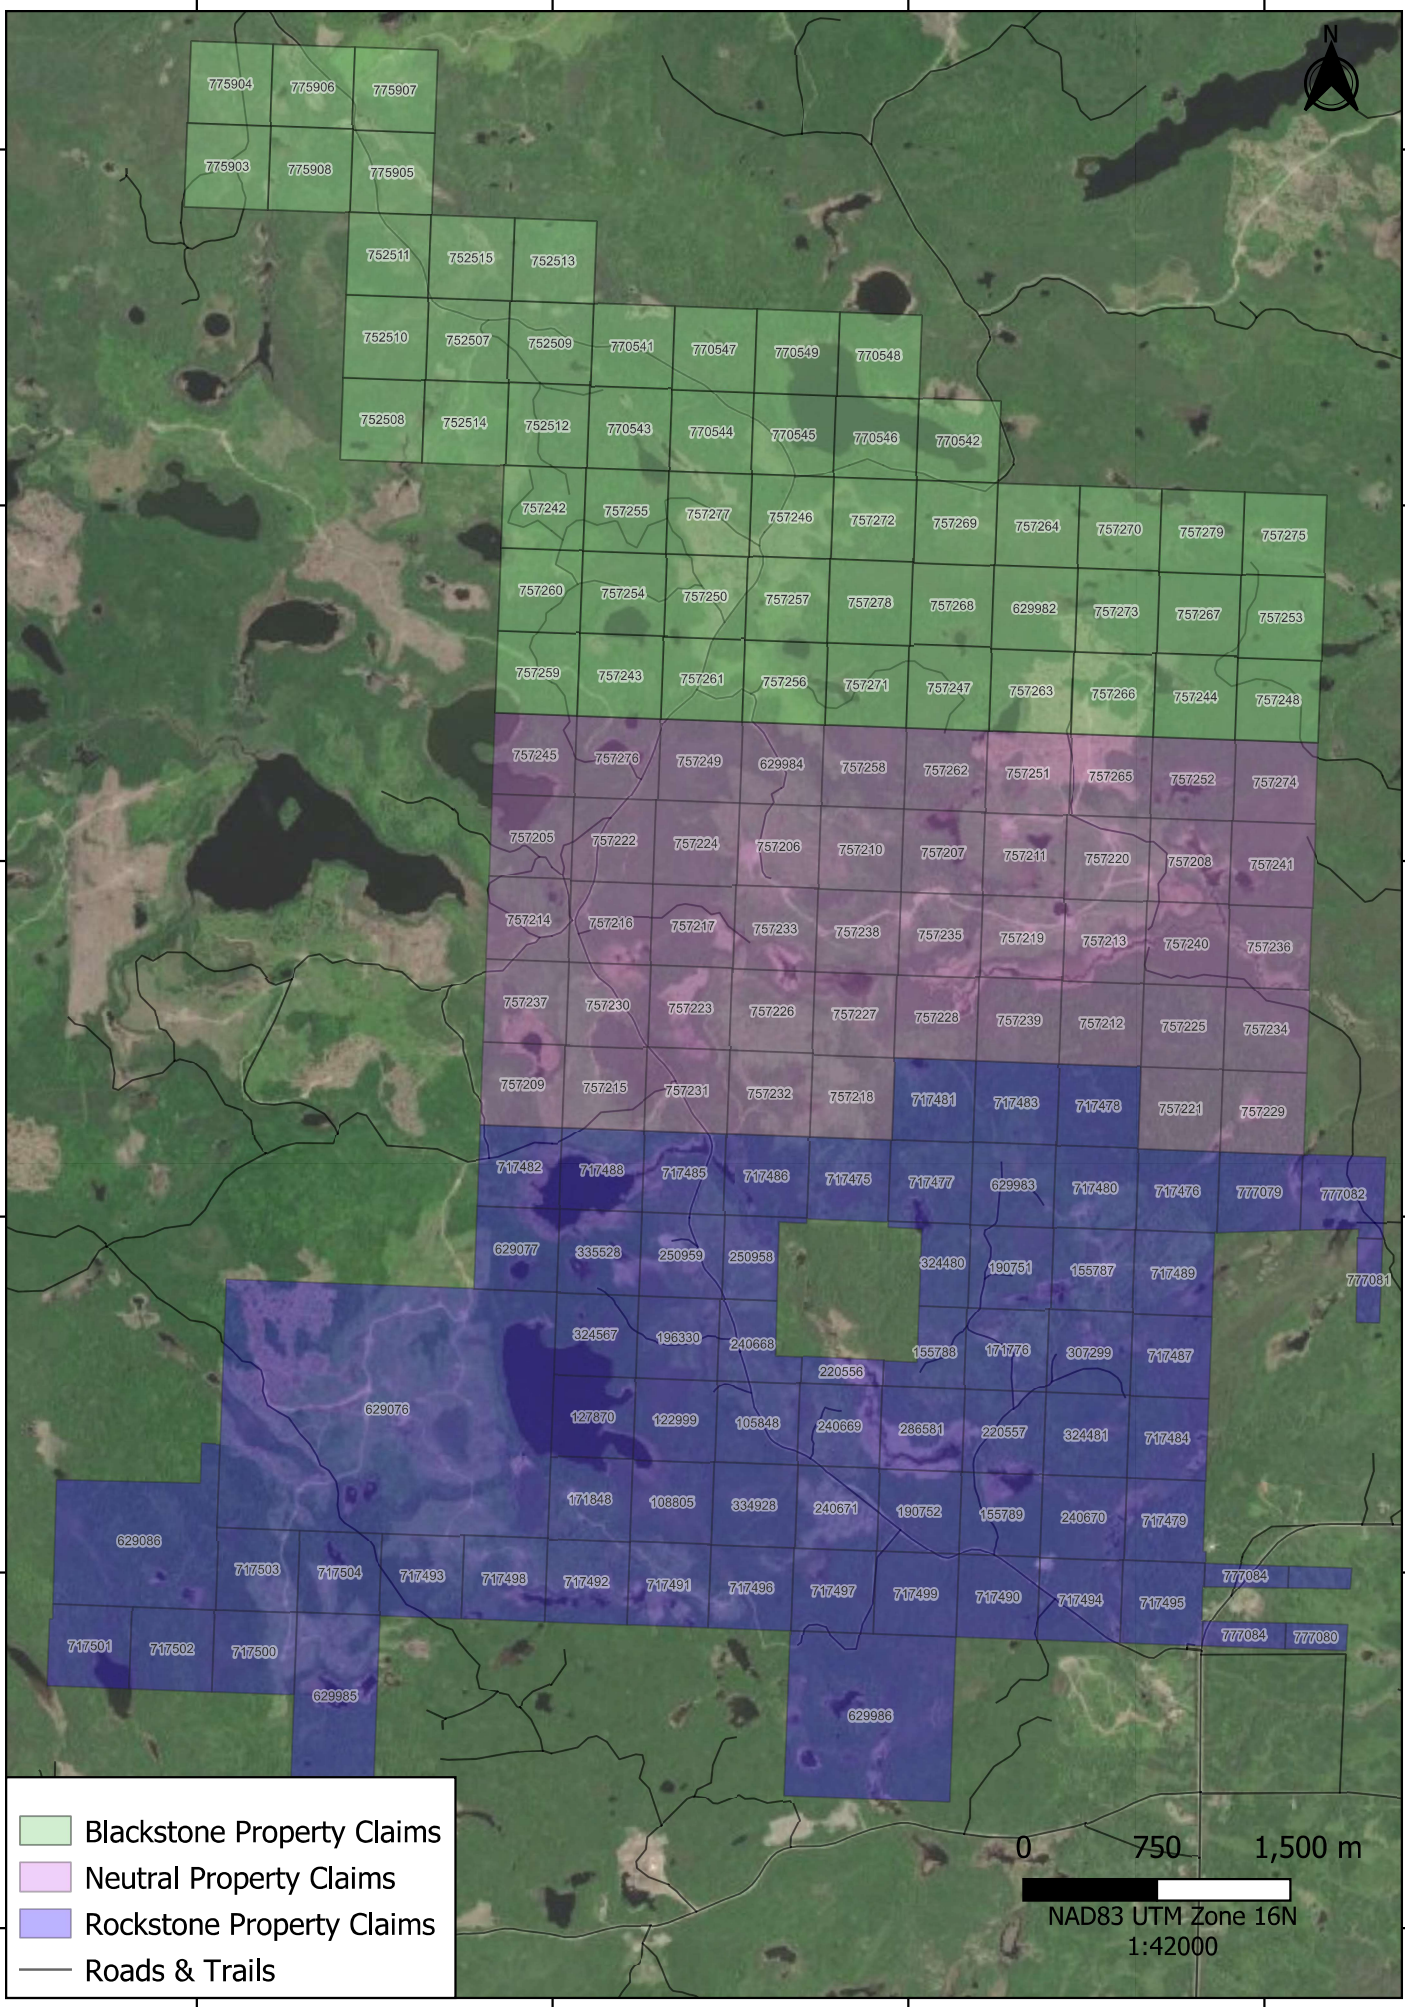

288000

290000

292000

294000

5372000

5372000

5370000

5370000

5368000

5368000

5366000

5366000

5364000

5364000

5362000

5362000

- Blackstone Property Claims
- Neutral Property Claims
- Rockstone Property Claims
- Roads & Trails

NAD83 UTM Zone 16N
1:42000